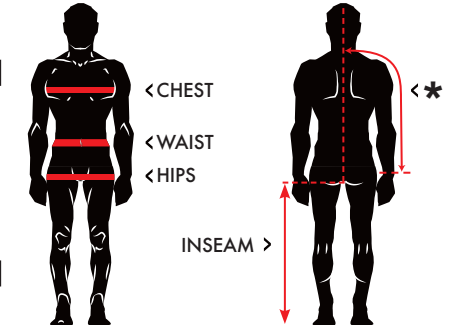

SOFTGOODS

] Sd SX Q · MR K \ ^]

SS19

salomon
TIME TO PLAY

APPAREL SIZING CHART

APPAREL MEN SIZING CM

TOP (CM)	XS	S	M	L	XL	XXL
CHEST	85-91	91-97	97-103	103-109	110-118	118-126
WAIST	71-77	77-83	83-89	89-95	96-104	104-112
HIP	84-90	90-96	96-102	102-108	109-117	117-125
FROM MIDDLE BACK TO WRIST*	81.5	83.5	85.5	87.5	90.5	93.5
BOTTOM (CM)	XS	S	M	L	XL	XXL
WAIST	71-77	77-83	83-89	89-95	96-104	104-112
HIP	84-90	90-96	96-102	102-108	109-117	117-125
INSEAM FROM CROTCH TO FLOOR	79	80.5	82	83.5	85	86.5

APPAREL MEN SIZING INCH

TOP (INCH)	XS	S	M	L	XL	XXL
CHEST	33-36	36-38	38-41	41-43	43-46	46-50
WAIST	28-30	30-33	33-35	35-37	38-41	41-44
HIP	33-35	35-38	38-40	40-43	43-46	46-49
FROM MIDDLE BACK TO WRIST*	31.89	32.68	33.66	34.45	35.63	36.81
BOTTOM (INCH)	XS	S	M	L	XL	XXL
WAIST	28-30	30-33	33-35	35-37	38-41	41-44
HIP	33-35	35-38	38-40	40-43	43-46	46-49
INSEAM FROM CROTCH TO FLOOR	31	31.69	32.28	32.87	33.46	34.05

APPAREL MEN S/LAB-PRO SIZING

TOP	XS	S	M	L	XL
CHEST (cm)	86-91	91-97	97-103	103-109	109-118
CHEST (inch)	33 ^{7/8} -35 ^{7/8}	35 ^{7/8} -38 ^{1/4}	38 ^{1/4} -40 ^{1/2}	40 ^{1/2} -42 ^{7/8}	42 ^{7/8} -46 ^{1/2}
BOTTOM	XS	S	M	L	XL
THIGH (cm)	48-52	53-56	57-59	60-63	64-67
THIGH (inch)	18 ^{7/8} -20 ^{1/2}	20 ^{7/8} -22	22 ^{1/4} -23 ^{5/8}	23 ^{5/8} -24 ^{3/4}	25 ^{1/4} -26 ^{3/8}

IF YOU FALL BETWEEN TWO SIZES, CHOOSE THE SMALLER SIZE.

S/LAB BELT SIZING

UNISEX SIZING	1	2	3	4	5
cm	74-80	80-86	86-92	92-98	98-106
inch	29-31	31-34	34-36	36-39	39-42

MEN'S BOTTOM SIZING CHART

SIZE	XS	S	M	L	XL	XXL
GERMANY/ITALY	40/42	44/46	48/50	52/54	56-58	60
FRANCE/SPAIN	32/34	36/38	40/42	44/46	48/50	52
UK/US/CANADA	24/26	28/30	32/34	36/38	40/42	44