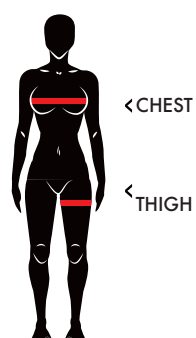

APPAREL WOMEN S/LAB-PRO SIZING

TOP	XXS	XS	S	M	L	XL
CHEST (cm)	76-80	80-84	84-90	90-96	96-102	102-106
CHEST (inch)	29^{7/8}-31^{1/2}	31^{1/2}-33^{1/4}	33^{1/4}-35^{1/2}	35^{1/2}-37^{7/8}	37^{7/8}-40^{1/8}	40^{1/8}-41^{3/4}

BOTTOM	XS	S	M	L	XL
THIGH (cm)	48-51	52-54	55-58	59-61	62-64
THIGH (inch)	18^{7/8}-20^{1/8}	20^{1/2}-21^{1/4}	21^{5/8}-22^{7/8}	23^{1/4}-24	24^{3/8}-25^{1/4}