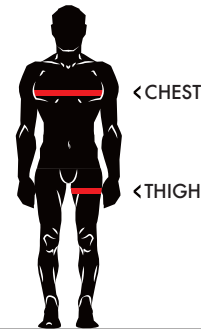

SOFTGOODS

] Sd SX Q · MR K \ ^]

SS19

salomon
TIME TO PLAY

APPAREL SIZING CHART

APPAREL MEN SIZING CM

TOP (CM)	XS	S	M	L	XL	XXL
CHEST	85-91	91-97	97-103	103-109	110-118	118-126
WAIST	71-77	77-83	83-89	89-95	96-104	104-112
HIP	84-90	90-96	96-102	102-108	109-117	117-125
FROM MIDDLE BACK TO WRIST*	81.5	83.5	85.5	87.5	90.5	93.5
BOTTOM (CM)	XS	S	M	L	XL	XXL
WAIST	71-77	77-83	83-89	89-95	96-104	104-112
HIP	84-90	90-96	96-102	102-108	109-117	117-125
INSEAM FROM CROTCH TO FLOOR	79	80.5	82	83.5	85	86.5

APPAREL MEN SIZING INCH

TOP (INCH)	XS	S	M	L	XL	XXL
CHEST	33-36	36-38	38-41	41-43	43-46	46-50
WAIST	28-30	30-33	33-35	35-37	38-41	41-44
HIP	33-35	35-38	38-40	40-43	43-46	46-49
FROM MIDDLE BACK TO WRIST*	31.89	32.68	33.66	34.45	35.63	36.81
BOTTOM (INCH)	XS	S	M	L	XL	XXL
WAIST	28-30	30-33	33-35	35-37	38-41	41-44
HIP	33-35	35-38	38-40	40-43	43-46	46-49
INSEAM FROM CROTCH TO FLOOR	31	31.69	32.28	32.87	33.46	34.05

APPAREL MEN S/LAB-PRO SIZING

TOP	XS	S	M	L	XL
CHEST (cm)	86-91	91-97	97-103	103-109	109-118
CHEST (inch)	33 ^{7/8} -35 ^{7/8}	35 ^{7/8} -38 ^{1/4}	38 ^{1/4} -40 ^{1/2}	40 ^{1/2} -42 ^{7/8}	42 ^{7/8} -46 ^{1/2}
BOTTOM	XS	S	M	L	XL
THIGH (cm)	48-52	53-56	57-59	60-63	64-67
THIGH (inch)	18 ^{7/8} -20 ^{1/2}	20 ^{7/8} -22	22 ^{1/4} -23 ^{5/8}	23 ^{5/8} -24 ^{3/4}	25 ^{1/4} -26 ^{3/8}

IF YOU FALL BETWEEN TWO SIZES, CHOOSE THE SMALLER SIZE.

S/LAB BELT SIZING

UNISEX SIZING	1	2	3	4	5
cm	74-80	80-86	86-92	92-98	98-106
inch	29-31	31-34	34-36	36-39	39-42

MEN'S BOTTOM SIZING CHART

SIZE	XS	S	M	L	XL	XXL
GERMANY/ITALY	40/42	44/46	48/50	52/54	56-58	60
FRANCE/SPAIN	32/34	36/38	40/42	44/46	48/50	52
UK/US/CANADA	24/26	28/30	32/34	36/38	40/42	44