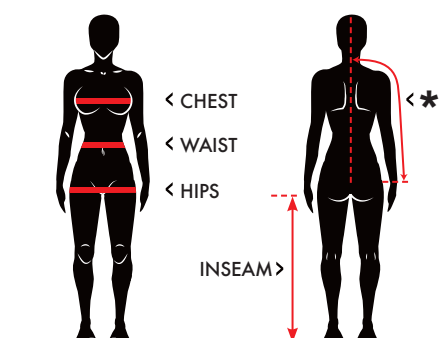

UNDERBUST MEASUREMENT (CM)	68-72	73-77	78-82
FR/SP/BE	85	90	95
EUR/JP	70	75	80
GB/US	32	34	36

BRA WITH CUPS SIZING

BUST MEASUREMENT (CM)	32 ^{GB/US} - 70 ^{EUR/JP} -85 ^{FR/SP/BE}	34 ^{GB/US} - 75 ^{EUR/JP} -90 ^{FR/SP/BE}	36 ^{GB/US} - 80 ^{EUR/JP} -95 ^{FR/SP/BE}
A	82-84 cm	87-89 cm	92-94 cm
B	84-86 cm	89-91 cm	94-96 cm
C	86-88 cm	91-93 cm	96-98 cm
D	88-90 cm	93-95 cm	98-100 cm

BRA SEAMLESS SIZING

BUST MEASUREMENT (CM)	81-86	86-91	91-96	96-102	102-110	110-118
FR/SP/BE	XS	S	M	L	XL	XXL
EUR/JP	XS	S	M	L	XL	XXL
GB/US	XS	S	M	L	XL	XXL

APPAREL WOMEN SIZING CM

TOP (CM)	XS	S	M	L	XL	XXL
CHEST	81-86	86-91	91-96	96-102	102-110	110-118
WAIST	63-70	70-75	75-80	80-86	86-94	94-102
HIP	89-94	94-99	99-104	104-110	110-118	118-126
FROM MIDDLE BACK TO WRIST*	76	77.5	79	81	83	85

BOTTOM (CM)	XS	S	M	L	XL	XXL
WAIST	63-70	70-75	75-80	80-86	86-94	94-102
HIP	89-94	94-99	99-104	104-110	110-118	118-126
INSEAM FROM CROTCH TO FLOOR	76.5	77.5	78.5	80	82	84

APPAREL WOMEN SIZING INCH

TOP (INCH)	XS	S	M	L	XL	XXL
CHEST	32-34	34-36	36-38	38-40	40-43	43-46
WAIST	25-28	28-30	30-32	32-34	34-37	37-40
HIP	35-37	37-39	39-41	41-43	43-46	46-50
FROM MIDDLE BACK TO WRIST*	30	30.51	31.1	32	32.68	33.46

BOTTOM (INCH)	XS	S	M	L	XL	XXL
WAIST	25-28	28-30	30-32	32-34	34-37	37-40
HIP	35-37	37-39	39-41	41-43	43-46	46-50
INSEAM FROM CROTCH TO FLOOR	30	30.51	30.71	31.5	32.28	33.07

APPAREL WOMEN S/LAB-PRO SIZING