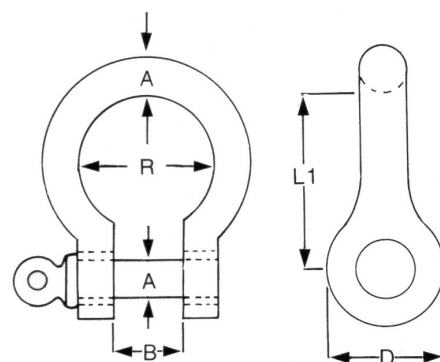

Proboat Standard Stainless Steel Bow Shackles

Standard stainless steel bow shackles.

Proboat standard shackles are an economical alternative to a fully forged shackle.

Fully guaranteed they offer exceptional quality and value. Featuring round bodies and forged pins for extra security, this wide range of shackles is available in Bow, D, wide Jaw, key pin, Allen head and twisted versions in sizes from 4mm up to 22mm diameter.

We also have a range of galvanised shackles in bow and D shape from 5mm up to 32mm diameter.

Manufactured from AISI 316 stainless steel.

Part	A mm	B mm	D mm	L1 mm	R mm	Break Load Kg.
ED-622104	4	8	8	20	14	500
ED-622105	5	10	10	25	17	950
ED-622106	6	12	12	30	21	1500
ED-622108	8	16	16	41	28	2500
ED-622110	10	20	20	51	34	4100
ED-622112	12	24	24	61	42	5400
ED-622116	16	32	32	82	56	6300
ED-622120	19	38	32	97	66	10000