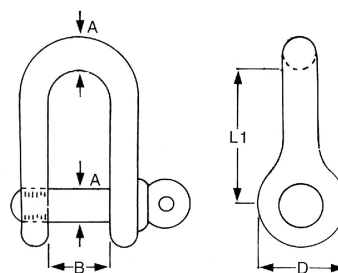

Proboat Standard Stainless Steel D Shackles

Standard stainless steel D shackle.

Proboat Standard Shackles are an economical alternative to a fully forged shackle.

Fully guaranteed they offer exceptional quality and value. Featuring round bodies and forged pins for extra security, this wide range of shackles is available in Bow, D, wide Jaw, key pin, Allen head and twisted versions in sizes from 4mm up to 22mm diameter.

We also have a range of galvanised shackles in bow and D shape from 5mm up to 32mm diameter.

Manufactured from AISI 316 stainless steel.

Part	A mm	B mm	D mm	L1 mm	Break Load Kg.
ED-621104	4	8	8	16	500
ED-621105	5	10	10	20	950
ED-621106	6	13	12	24	1500
ED-621108	8	16	16	32	2500
ED-621110	10	20	20	40	4100
ED-621112	12	25	24	48	5400
ED-621116	16	32	32	64	8500
ED-621120	19	35	38	76	10000
ED-621122	22	44	44	88	17500