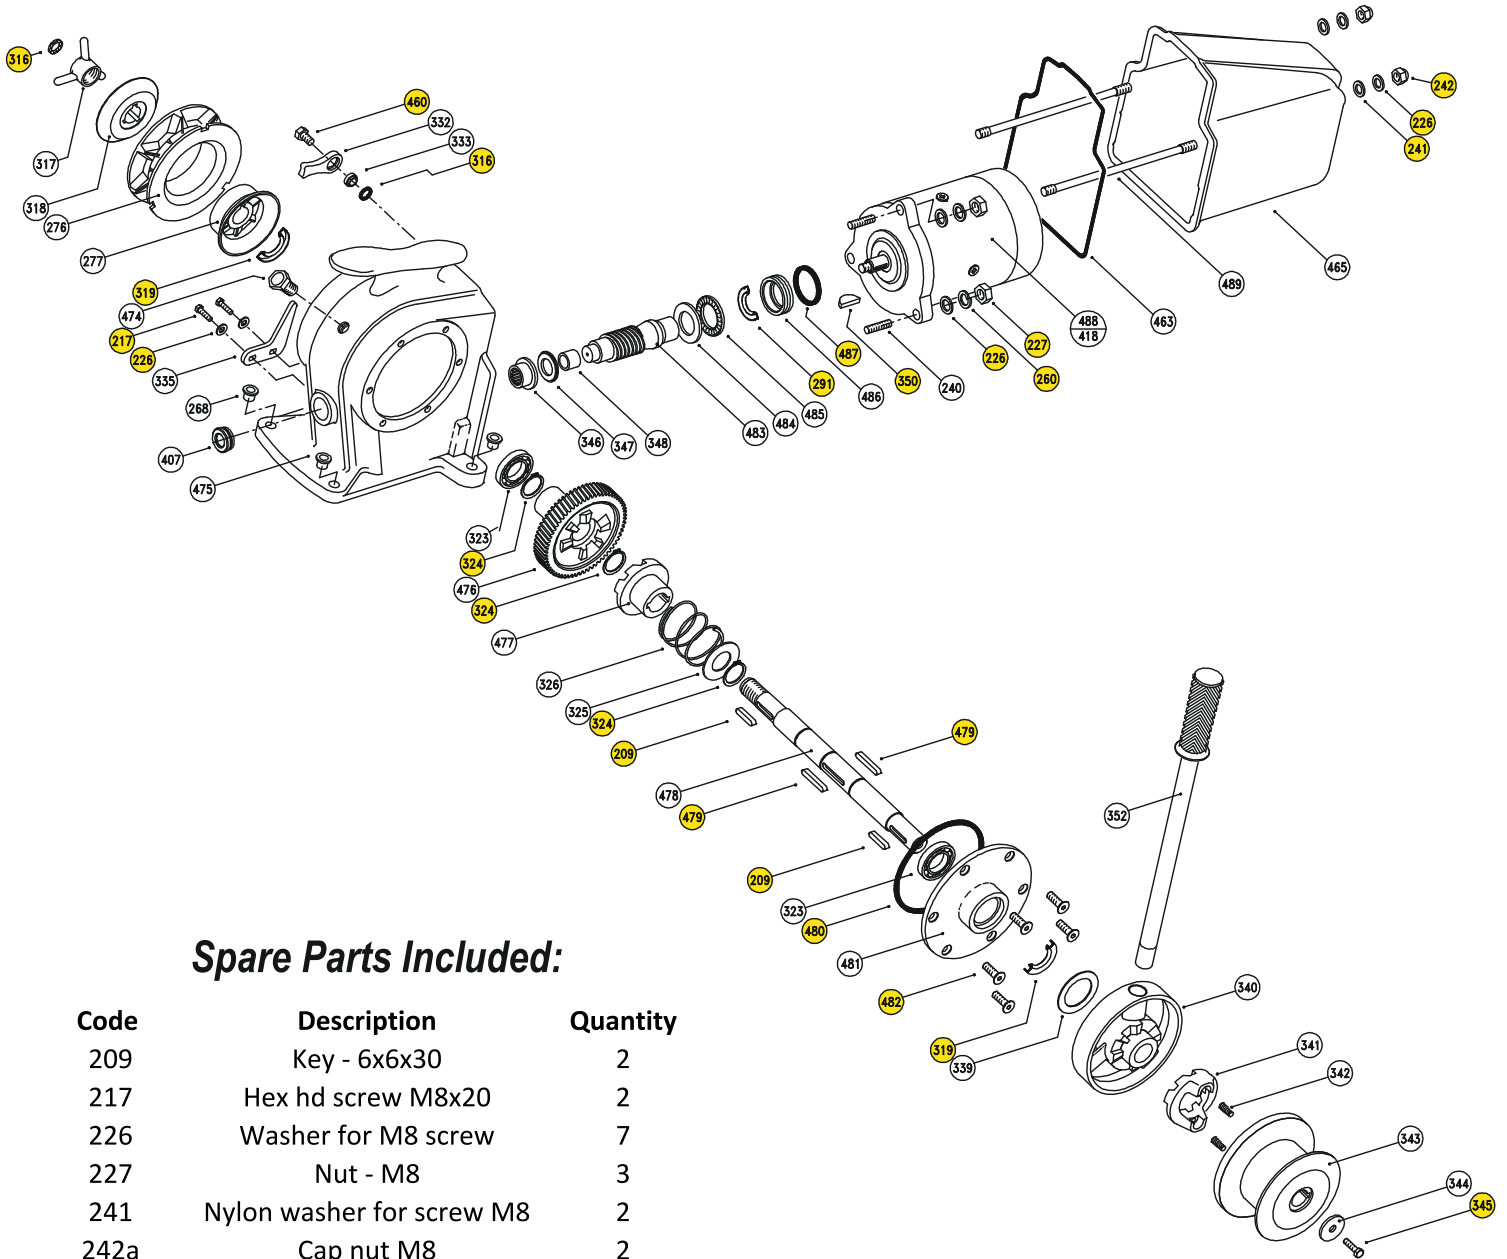

Code: 72050

### Spare Parts Included:

Code	Description	Quantity
209	Key - 6x6x30	2
217	Hex hd screw M8x20	2
226	Washer for M8 screw	7
227	Nut - M8	3
241	Nylon washer for screw M8	2
242a	Cap nut M8	2
260	Spring washer M8	3
291	Seal - 25x35x7	1
316	O ring seal -117	2
319	Seal - 25x42x6	2
324	Circlip - 25 DIN 471	3
345	Hex hd screw M6x20	1
350	Round key - 4x6,5	1
369	Washer for screw M10	1
460	Hex hd screw M10x20	1
479	Key 6x6x40	2
480	O ring seal - 4462	1
482	Conic hd screw - M6x16	6
487	O ring seal - 4143	1