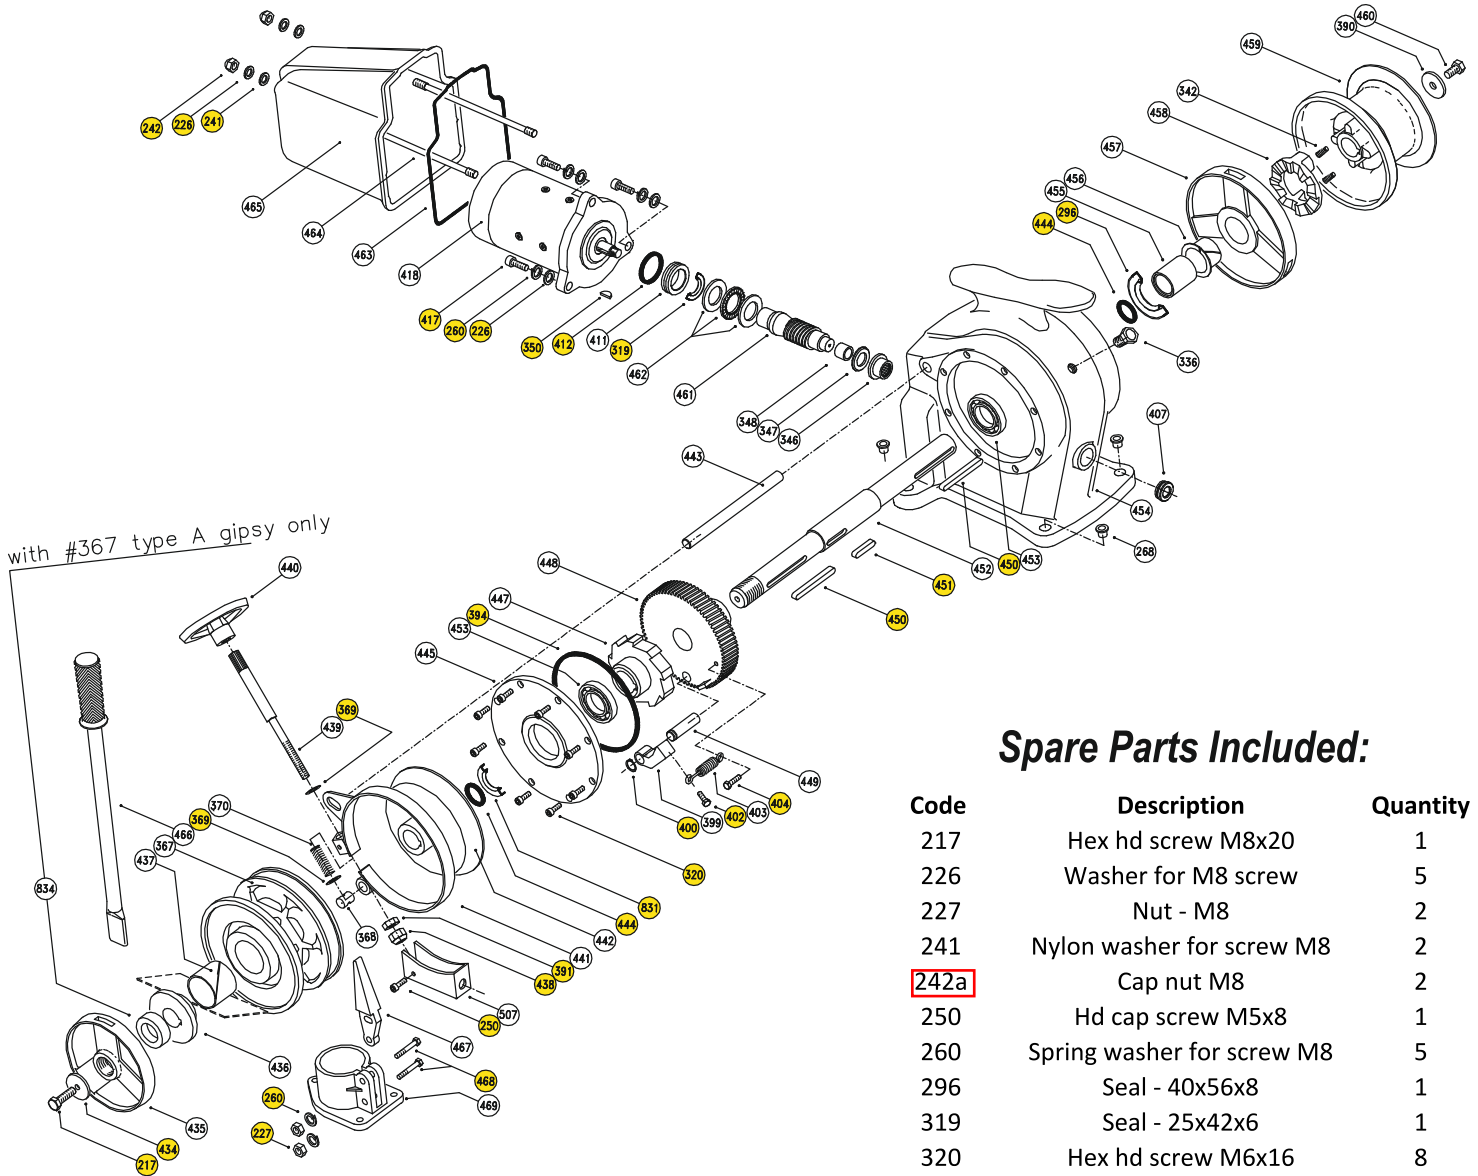

Code: 7205 1

## Spare Parts Included:

Code	Description	Quantity
217	Hex hd screw M8x20	1
226	Washer for M8 screw	5
227	Nut - M8	2
241	Nylon washer for screw M8	2
242a	Cap nut M8	2
250	Hd cap screw M5x8	1
260	Spring washer for screw M8	5
296	Seal - 40x56x8	1
319	Seal - 25x42x6	1
320	Hex hd screw M6x16	8
350	Round key - 4x6,5	1
369	Washer for screw M10	2
385	Hex hd screw M10x30	1
391	Nut - M10	1
394	O ring seal - 4625	1
400	Circlip - 15 DIN 471	1
402	Hex hd screw M6x16	1
404	Hex hd screw M6x25	1
412	O ring seal - 153	1
417	Hd cap screw - M8x30	3
434	Washer	1
438	Safety Nut M10	1
444	O ring seal - 4112	2
450	Key - 8x7x80	2
451	Key - 10x8x40	1
468	Hex hd screw M8x40	2
831	Seal - 42x56x7	1