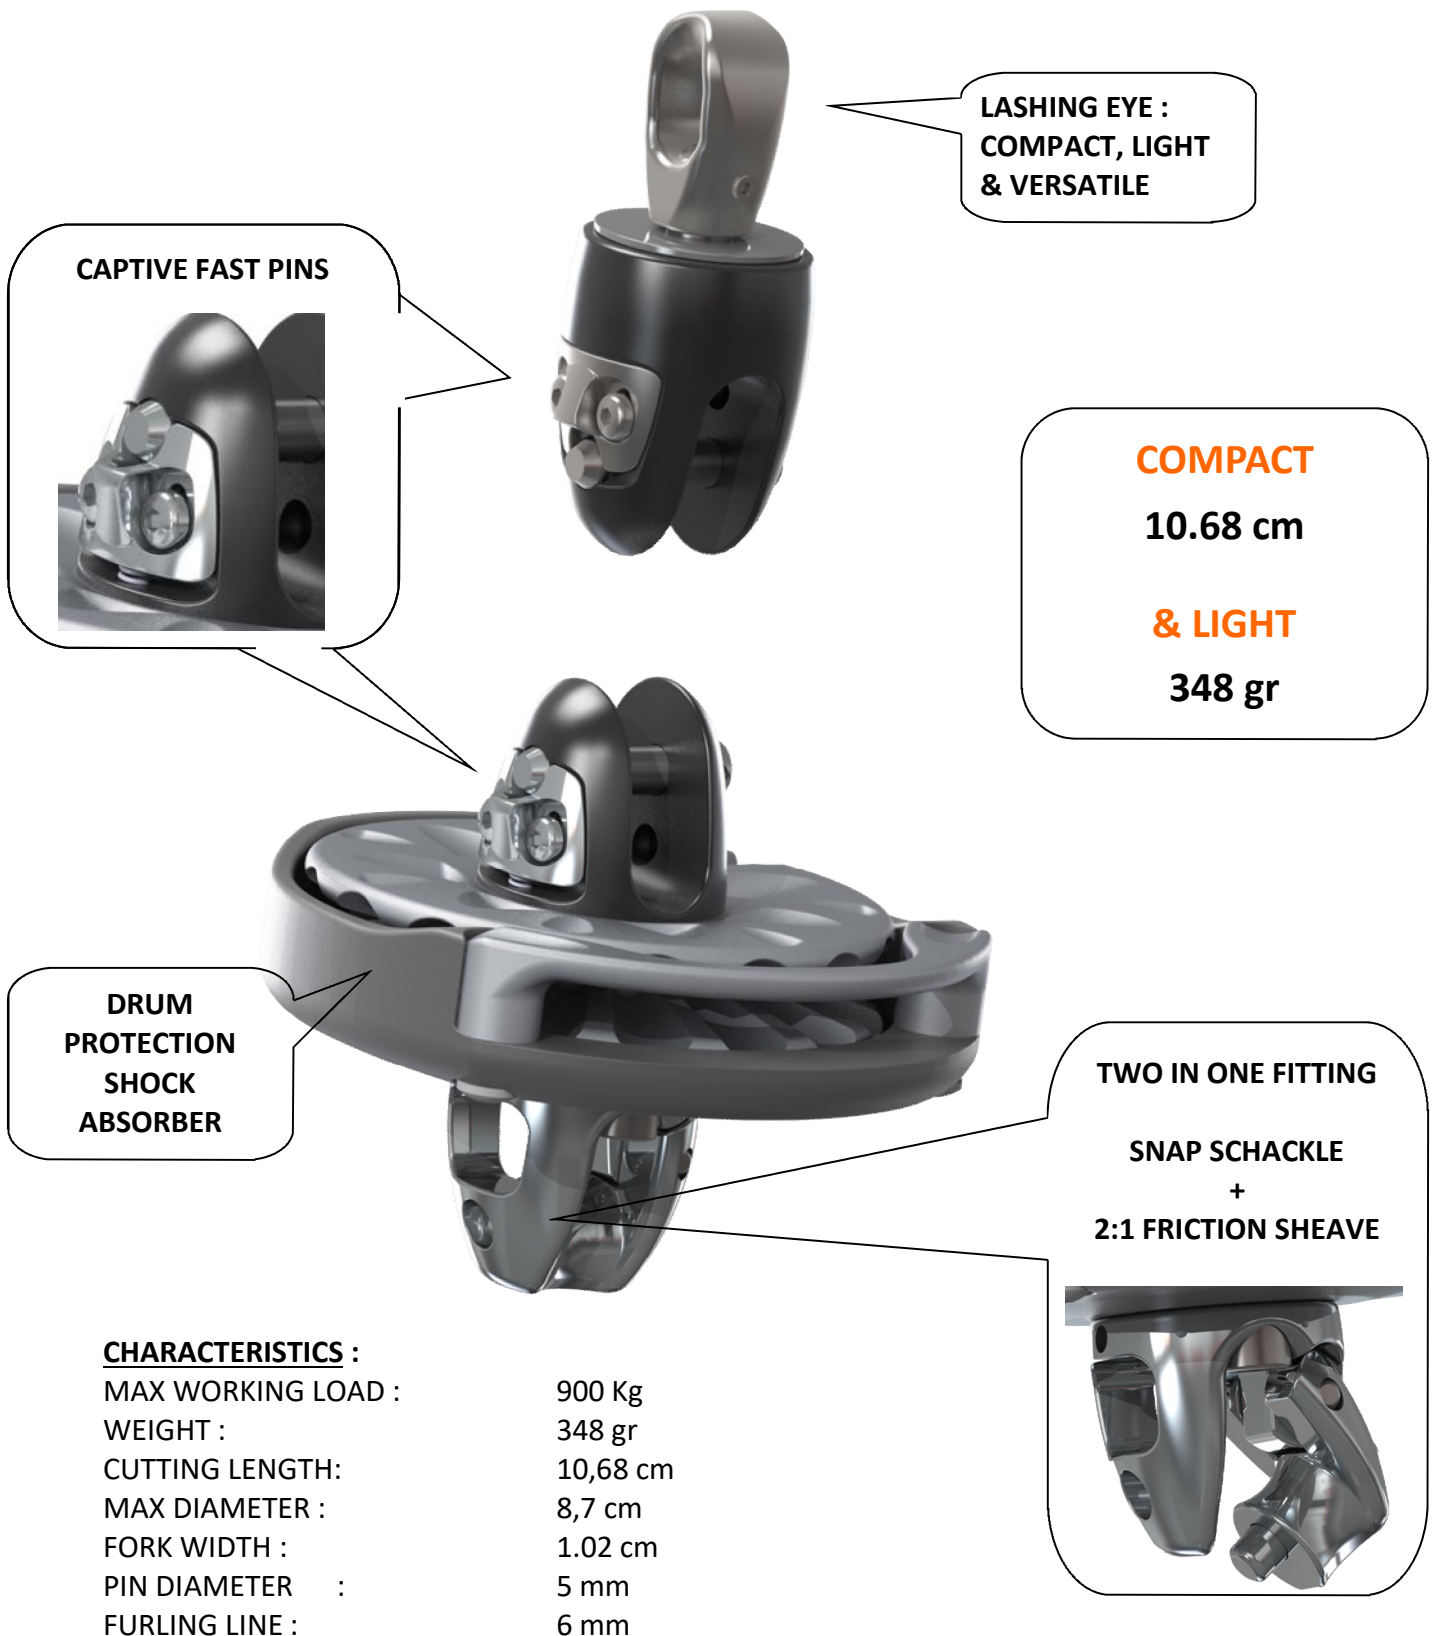

**THE SMALLEST FURLER EVER DESIGNED BY KARVER**

*SAILING BOATS FROM 5 TO 10 METERS*

*Max sail area : 50m<sup>2</sup>*

**CAPTIVE FAST PINS**

**LASHING EYE :**  
**COMPACT, LIGHT**  
**& VERSATILE**

**COMPACT**

**10.68 cm**

**& LIGHT**

**348 gr**

**DRUM**  
**PROTECTION**  
**SHOCK**  
**ABSORBER**

**TWO IN ONE FITTING**

**SNAP SHACKLE**  
**+**  
**2:1 FRICTION SHEAVE**

**CHARACTERISTICS :**

MAX WORKING LOAD :	900 Kg
WEIGHT :	348 gr
CUTTING LENGTH:	10,68 cm
MAX DIAMETER :	8,7 cm
FORK WIDTH :	1.02 cm
PIN DIAMETER :	5 mm
FURLING LINE :	6 mm

PRODUCTS	KARVER CODE
KF0.9 FLYING FURLER (DRUM + SWIVEL)	PF350000
THIMBLE (x 1) Stainless steel thimble. Max line : 10 mm	PF355705
FURLING LINE 6 mm x 12 meters + 2:1 block	PF1601231 [D6L12]

REAL SIZE (SCALE 1:1)